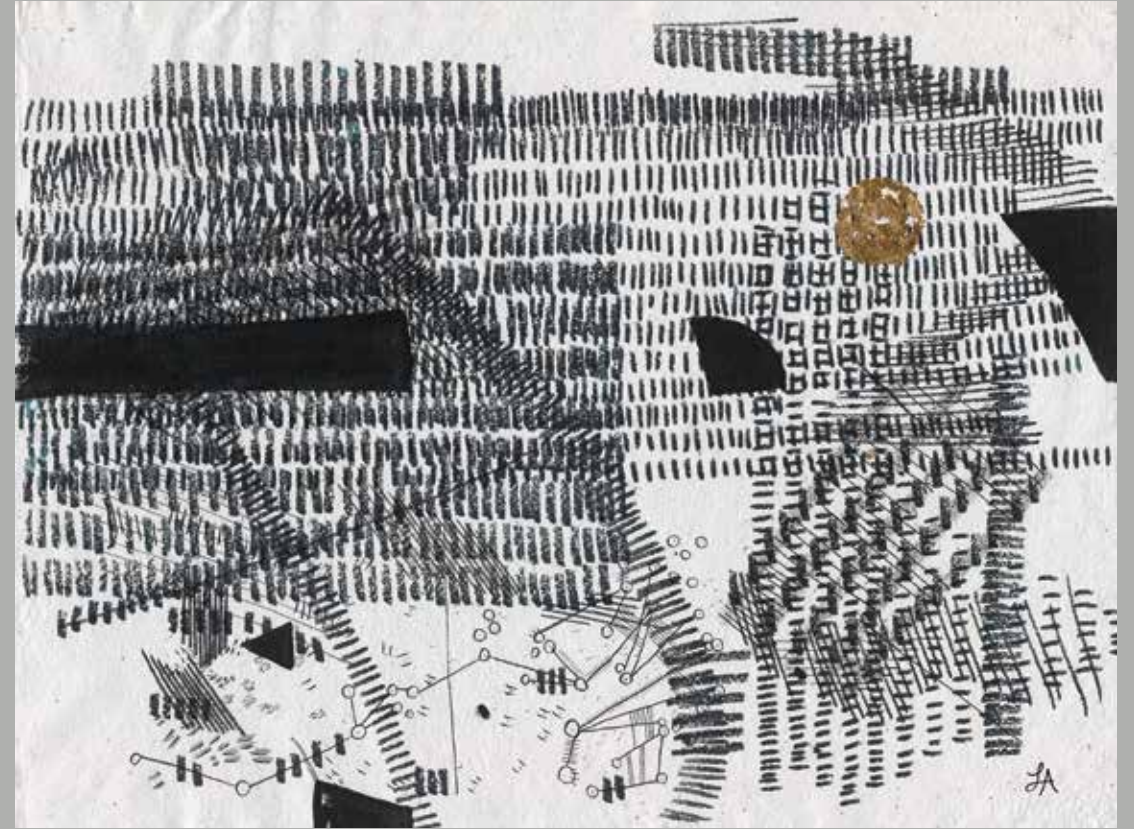

Breakthrough

Order

## Lori Arbel

“Pen and ink lines, handmade paper, and geometric shapes allow me to visually express texture and patterns as energetic and meditative renderings. The imperfections of the handmade paper, undertones of black ink, and pop of gold leaf illustrate metaphor, transforming sometimes negative energy into something beautiful.

“My mixed-media series *Thought Patterns* allows for freedom of interpretation as unique as our personal life stories.”

Notes and Keys