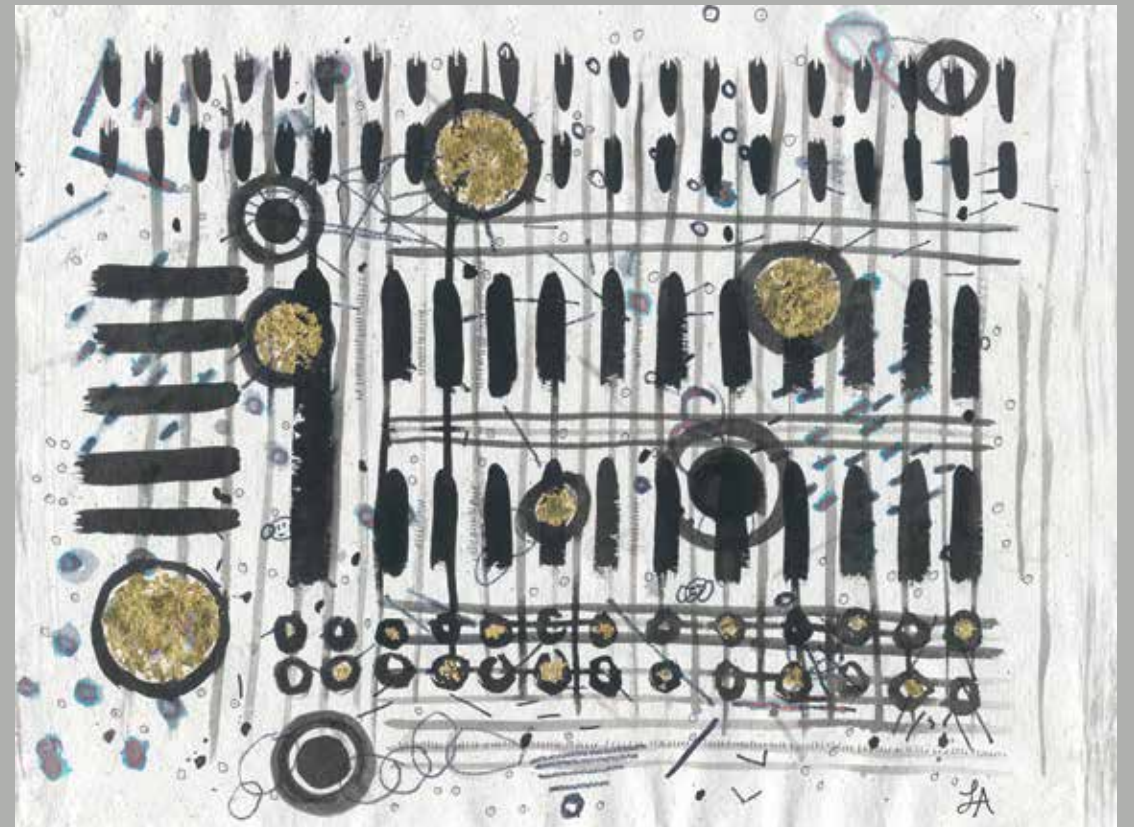

Breakthrough

Order

## Lori Arbel

“Pen and ink lines, handmade paper, and geometric shapes allow me to visually express texture and patterns as energetic and meditative renderings. The imperfections of the handmade paper, undertones of black ink, and pop of gold leaf illustrate metaphor, transforming sometimes negative energy into something beautiful.

“My mixed-media series *Thought Patterns* allows for freedom of interpretation as unique as our personal life stories.”

Notes and Keys